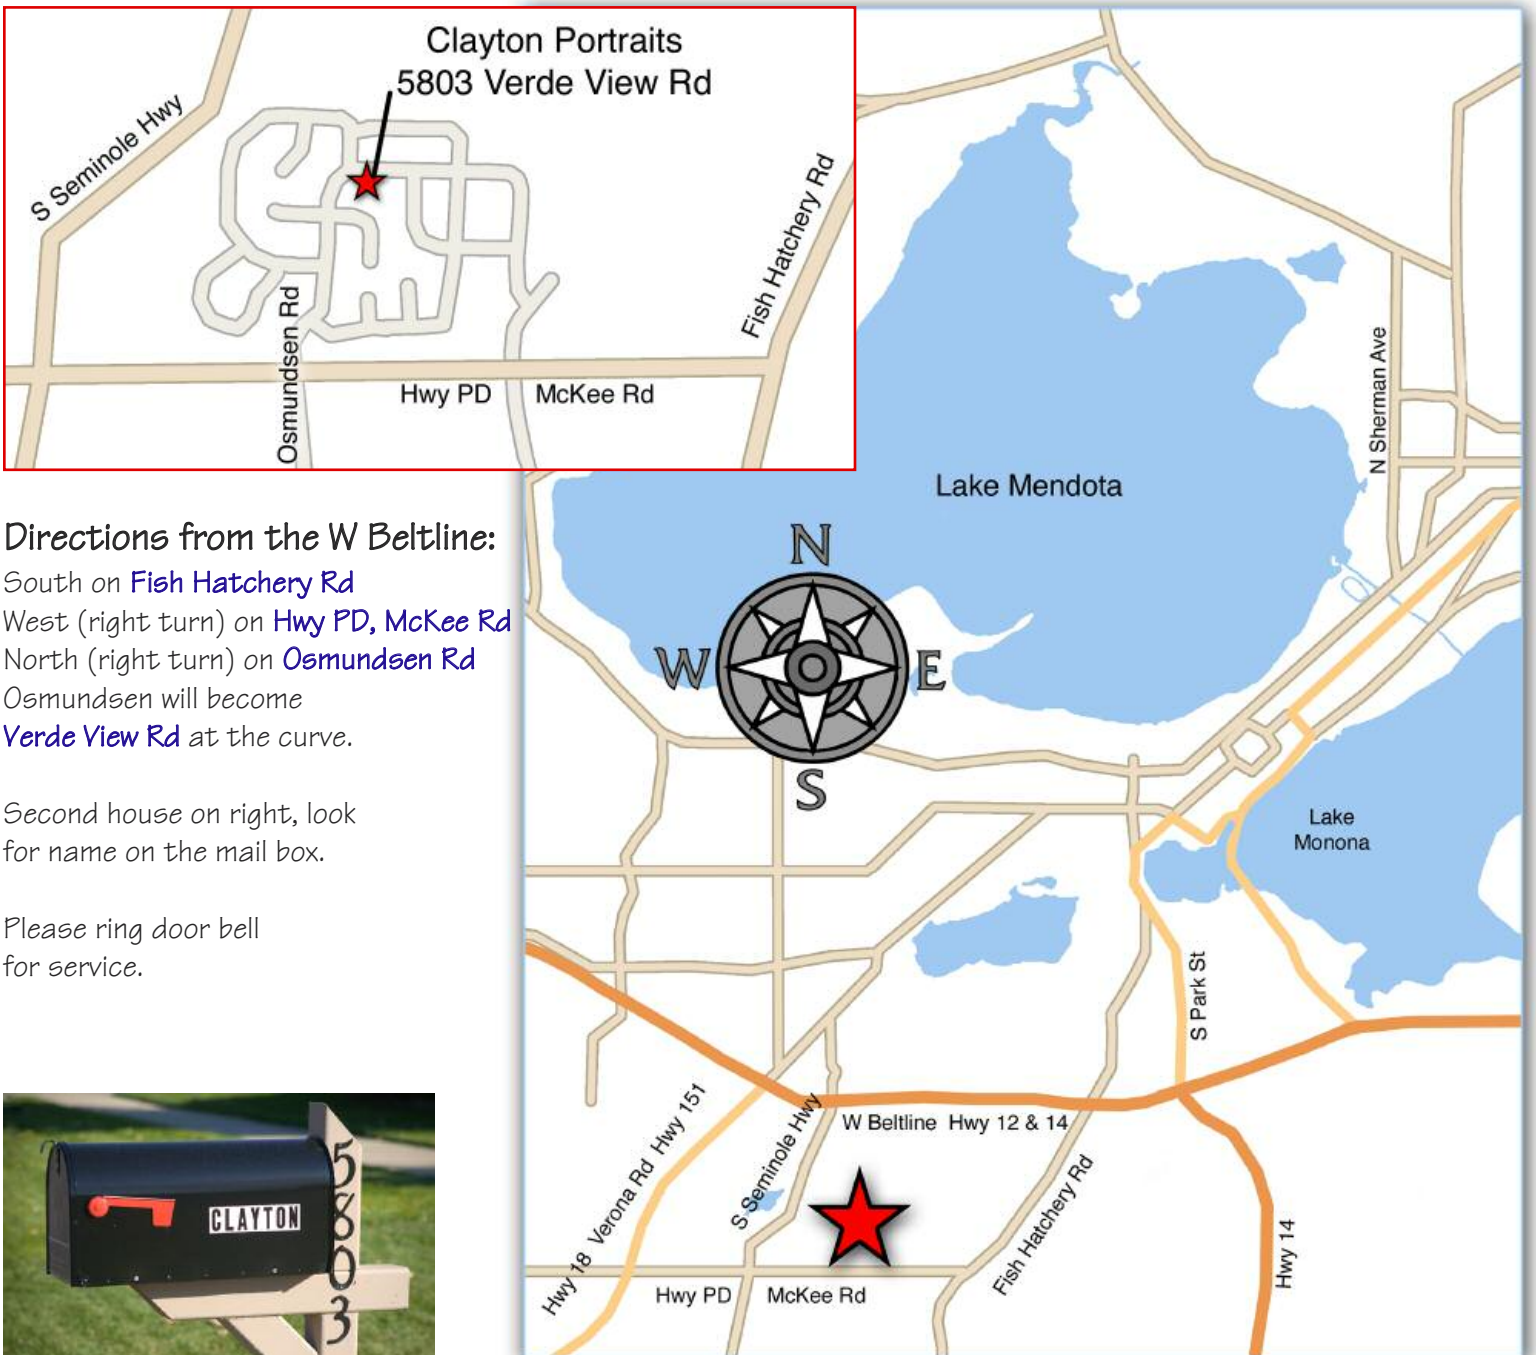

Clayton Portraits

5803 Verde View Rd
Fitchburg WI 53711

608-277-0969

by Appointment Only

www.ClaytonPortraits.com
claytonportraits@charter.net

Directions from the W Beltline:

South on **Fish Hatchery Rd**
West (right turn) on **Hwy PD, McKee Rd**
North (right turn) on **Osmundsen Rd**
Osmundsen will become
Verde View Rd at the curve.

Second house on right, look
for name on the mail box.

Please ring door bell
for service.